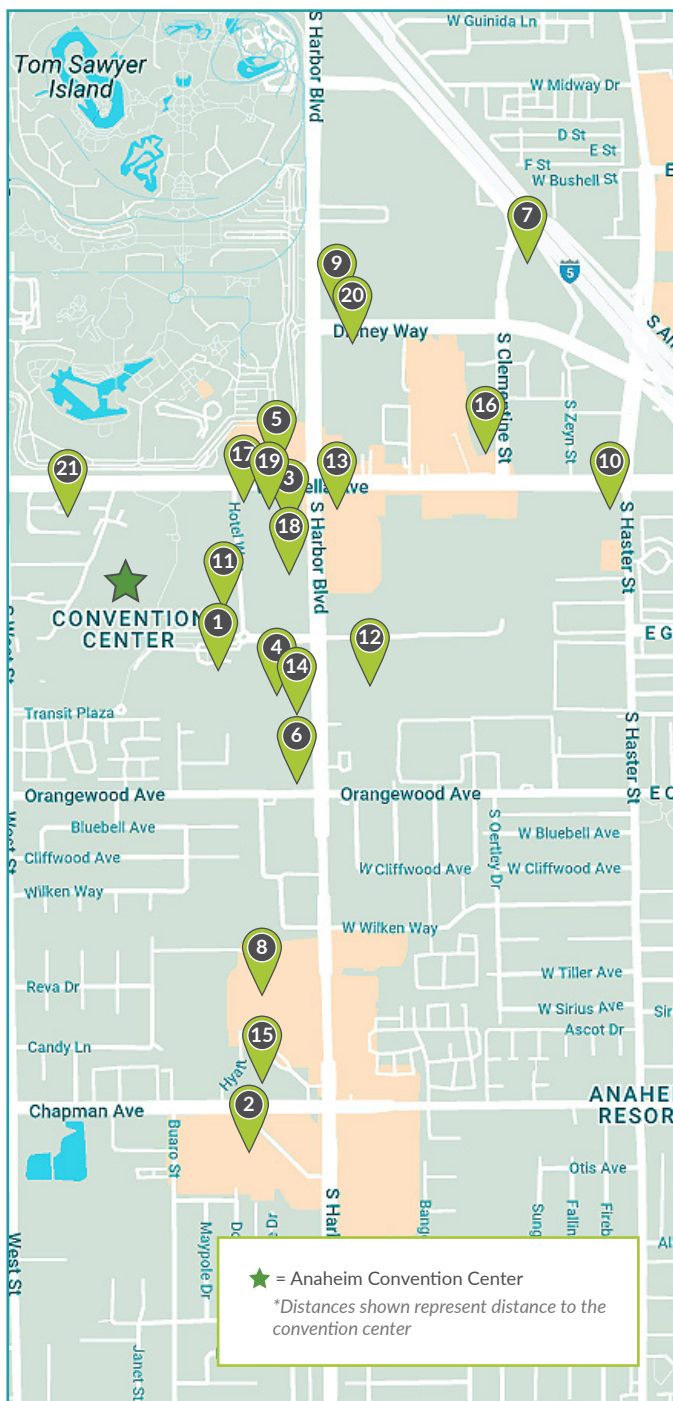

## ANAHEIM HOTELS

1. Anaheim Marriott  
700 West Covington Way - 0.3 mi - \$249/\$259
2. Anaheim Marriott Suites  
12015 Harbor Blvd. - 1.3 mi - \$192/\$192
3. Anaheim Portofino Inn and Suites  
1831 S Harbor Blvd. - 0.4 mi - \$199/\$199 (QQ) - \$229/\$299 (K Suite)
4. Cortona Inn & Suites Anaheim Resort  
2029 S Harbor Blvd - 0.5 mi - \$199/\$199
5. Desert Palms Hotel & Suites  
631 West Katella Ave. - 0.3 mi - \$259/259 (Deluxe) - \$279/\$279 (Suite)
6. DoubleTree Suites by Hilton Hotel Anaheim Resort Convention Center  
2085 S Harbor Blvd. - 0.6 mi - \$225/\$225 (Std) - \$245/\$245 (QQ Suite)
7. Element Anaheim Resort Convention Center  
1600 S Clementine St. - 1.1 mi - \$239/\$239
8. Embassy Suites by Hilton Anaheim South  
11767 Harbor Blvd. - 1.2 mi - \$242/\$242
9. Grand Legacy at the Park  
1650 S Harbor Blvd. - 0.6 mi - \$221/\$221
10. Hampton Inn & Suites Anaheim Resort Convention Center  
100 W Katella Ave - 0.7 mi - \$229/\$239
11. Hilton Anaheim  
777 W Covention Way - 0.3 mi - \$250/\$250 (Std) - \$279/\$279 (Pool View)
12. Homewood Suites by Hilton Anaheim Resort Convention Center  
2010 S Harbor Blvd. - 0.5 mi - \$249/\$249
13. Hyatt House at Anaheim Resort Convention Center  
1800 S Harbor Blvd. - 0.3 mi - \$249/\$249
14. Hyatt Place at Anaheim Resort Convention Center  
2035 S Harbor Blvd. - 0.3 mi - \$239/\$239
15. Hyatt Regency Orange County  
11999 Harbor Blvd. - 1.2 mi - \$239/\$239
16. JW Marriott Anaheim Resort  
1775 South Clementine Blvd. - 0.9 mi - \$299/\$299
17. Residence Inn at Anaheim Resort Convention Center  
640 W Katella Ave. - 0.3 mi - \$239/\$239
18. Sheraton Park Hotel at the Anaheim Resort  
1855 S Harbor Blvd. - 0.3 mi - \$229/\$229
19. SpringHill Suites at Anaheim Resort Convention Center  
1801 S Harbor Blvd. - 0.3 mi - \$229/\$229
20. The Anaheim Hotel  
1700 S Habor Blvd. - 0.7 mi - \$269/\$269
21. The Westin Anaheim Resort  
1030 West Katella Ave. - 0.5 mi - \$289/\$289