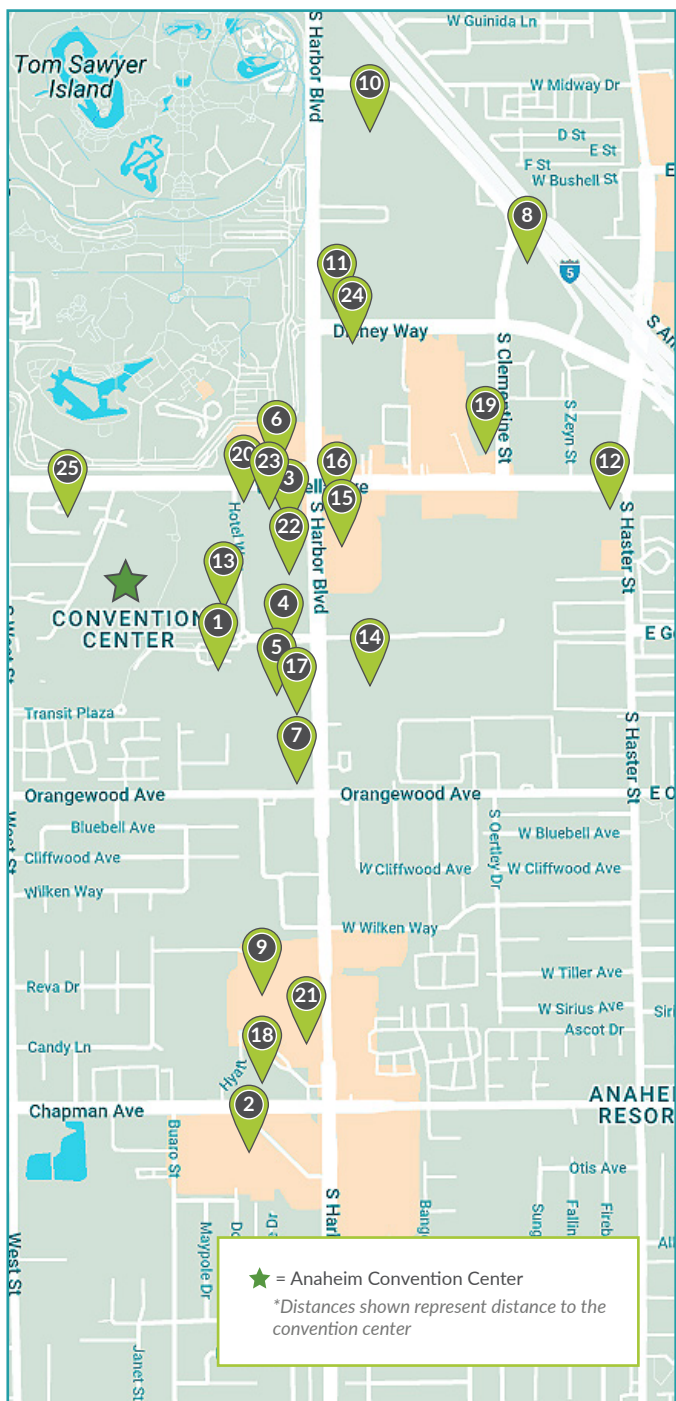

ACCELERATE THE GRID OF TOMORROW

ANAHEIM HOTELS

1. Anaheim Marriott
700 West Covington Way - 0.3 mi - \$249/\$259
2. Anaheim Marriott Suites
12015 Harbor Blvd. - 1.3 mi - \$192/\$192
3. Anaheim Portofino Inn and Suites
1831 S Harbor Blvd. - 0.4 mi - \$199/\$199 (QQ) - \$229/\$299 (K Suite)
4. Clarion Hotel Anaheim Resort
616 Convention Way - 0.4 mi - \$219/\$219
5. Cortona Inn & Suites Anaheim Resort
2029 S Harbor Blvd - 0.5 mi - \$199/\$199
6. Desert Palms Hotel & Suites
631 West Katella Ave. - 0.3 mi - \$259/259 (Deluxe) - \$279/\$279 (Suite)
7. DoubleTree Suites by Hilton Hotel Anaheim Resort Convention Center
2085 S Harbor Blvd. - 0.6 mi - \$225/\$225 (Std) - \$245/\$245 (QQ Suite)
8. Element Anaheim Resort Convention Center
1600 S Clementine St. - 1.1 mi - \$239/\$239
9. Embassy Suites by Hilton Anaheim South
11767 Harbor Blvd. - 1.2 mi - \$242/\$242
10. Fairfield Inn Anaheim Disneyland Resort
1460 S. Harbor Blvd. - 1.1 mi - \$269/\$269
11. Grand Legacy at the Park
1650 S Harbor Blvd. - 0.6 mi - \$221/\$221
12. Hampton Inn & Suites Anaheim Resort Convention Center
100 W Katella Ave - 0.7 mi - \$229/\$239
13. Hilton Anaheim
777 W Covention Way - 0.3 mi - \$250/\$250 (Std) - \$279/\$279 (Pool View)
14. Homewood Suites by Hilton Anaheim Resort Convention Center
2010 S Harbor Blvd. - 0.5 mi - \$249/\$249
15. Hotel Lulu, BW Premier Collection
1850 South Harbor Blvd. - 0.4 mi - \$199/\$199
16. Hyatt House at Anaheim Resort Convention Center
1800 S Harbor Blvd. - 0.3 mi - \$249/\$249
17. Hyatt Place at Anaheim Resort Convention Center
2035 S Harbor Blvd. - 0.3 mi - \$239/\$239
18. Hyatt Regency Orange County
11999 Harbor Blvd. - 1.2 mi - \$239/\$239
19. JW Marriott Anaheim Resort
1775 South Clementine Blvd. - 0.9 mi - \$299/\$299
20. Residence Inn at Anaheim Resort Convention Center
640 W Katella Ave. - 0.3 mi - \$239/\$239
21. Residence Inn by Marriott Anaheim Resort Area Hotel
11931 Harbor Blvd. - 1.1 mi - \$189/\$189
22. Sheraton Park Hotel at the Anaheim Resort
1855 S Harbor Blvd. - 0.3 mi - \$229/\$229
23. SpringHill Suites at Anaheim Resort Convention Center
1801 S Harbor Blvd. - 0.3 mi - \$229/\$229
24. The Anaheim Hotel
1700 S Habor Blvd. - 0.7 mi - \$269/\$269
25. The Westin Anaheim Resort
1030 West Katella Ave. - 0.5 mi - \$289/\$289